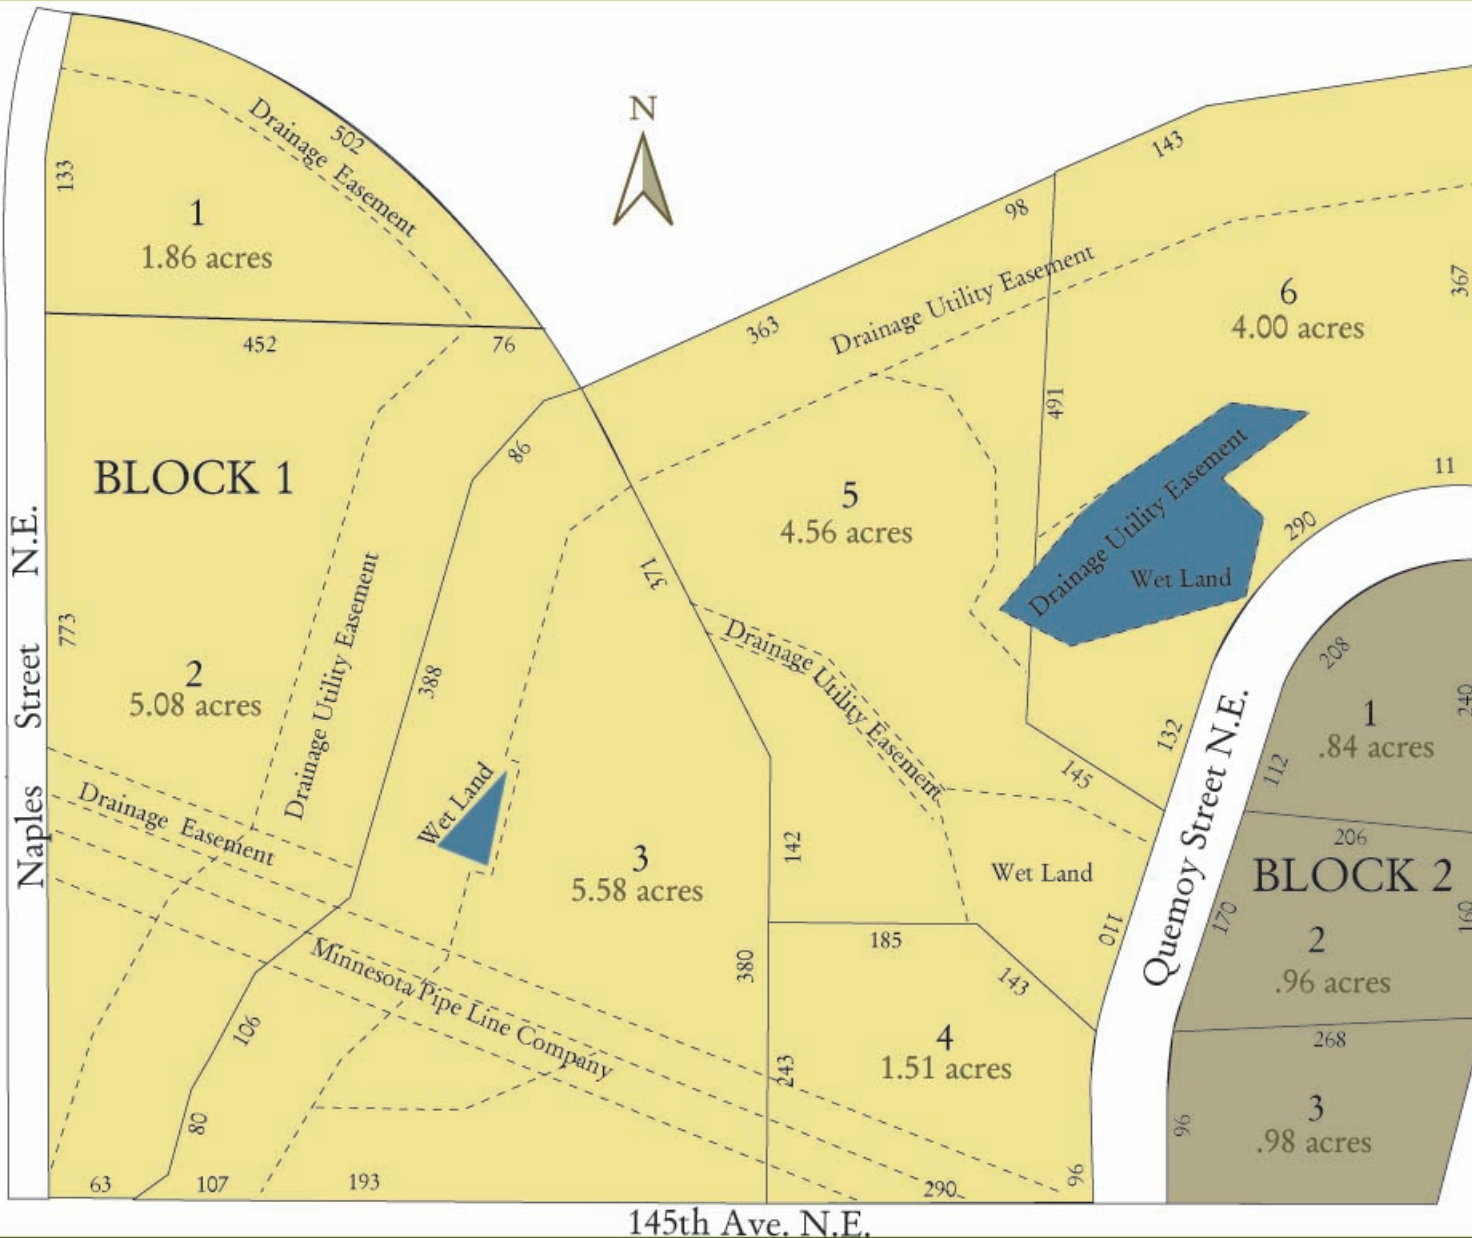

Westlund's Creekside

Lang Builders, Inc
763-780-9090
langbuilders.com

Marketed By:
Ken Nietfeld
Re/Max Associates Plus
651-415-3221
kennietfeld.com

Artist rendition only