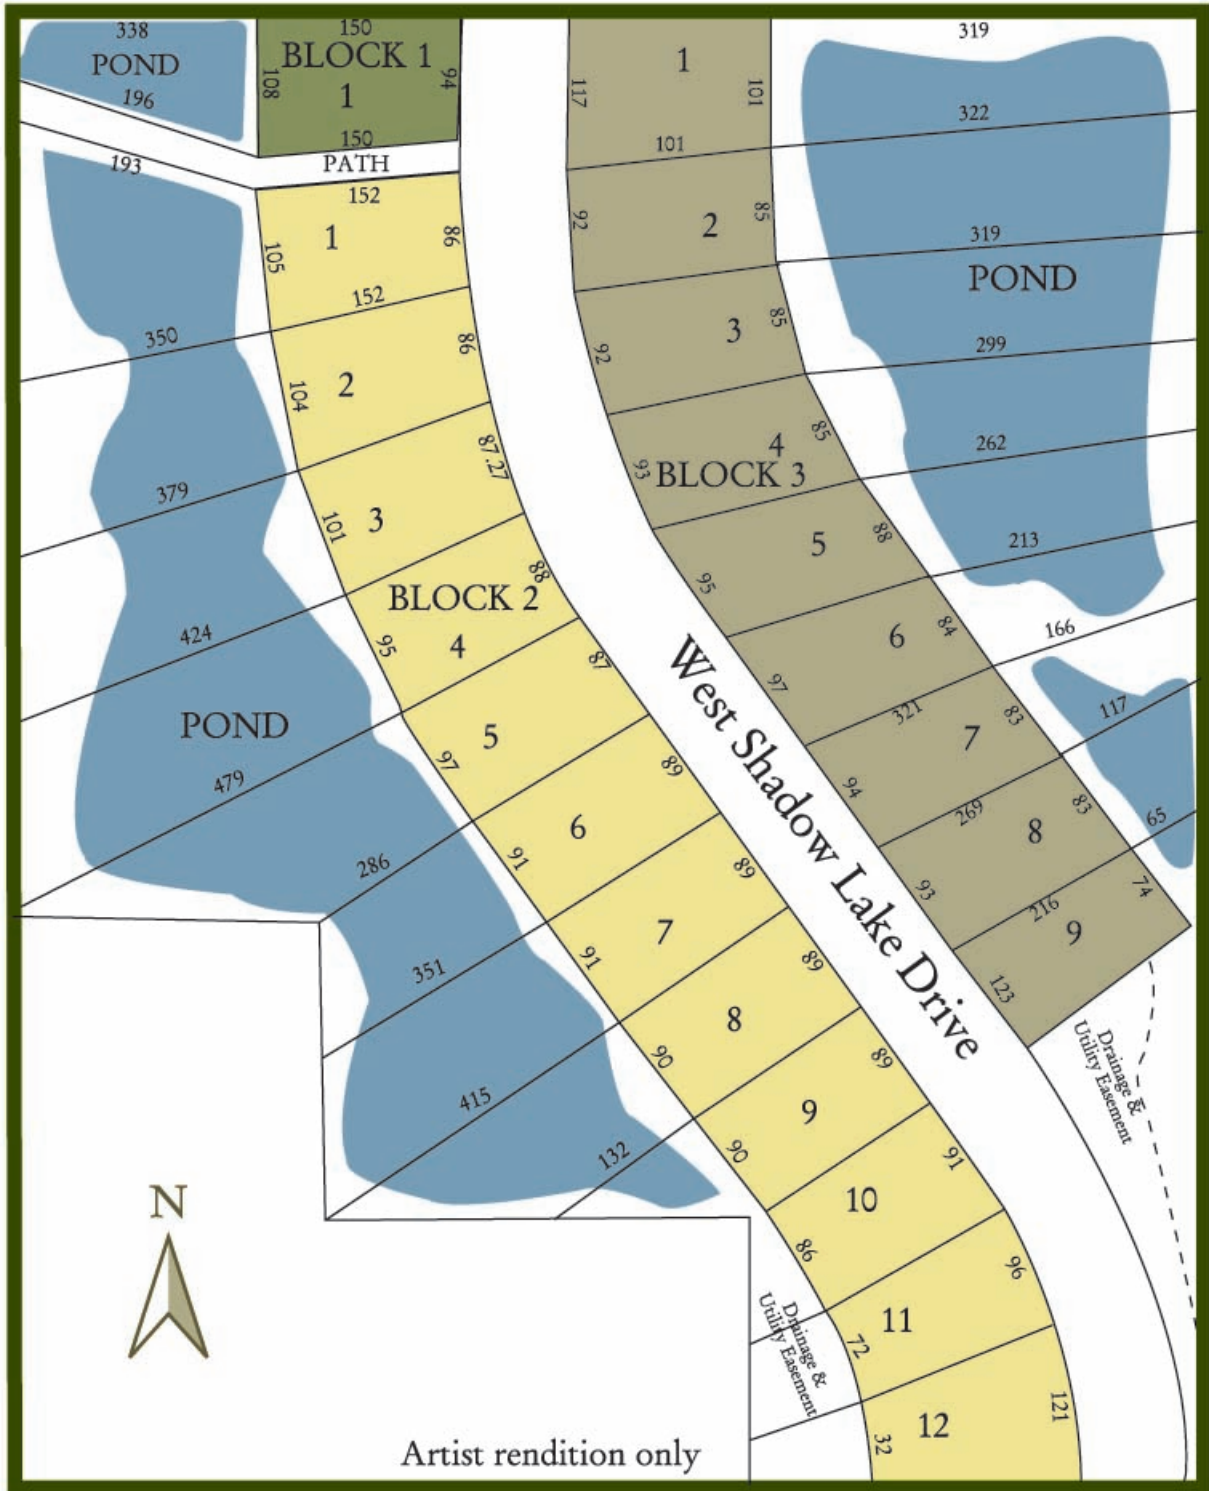

West Shadow Ponds

Lang Builders, Inc
763-780-9090 • langbuilders.com

Marketed By:
Ken Nietfeld
Re/Max Associates Plus, Inc.
651-415-3221 • kennietfeld.com