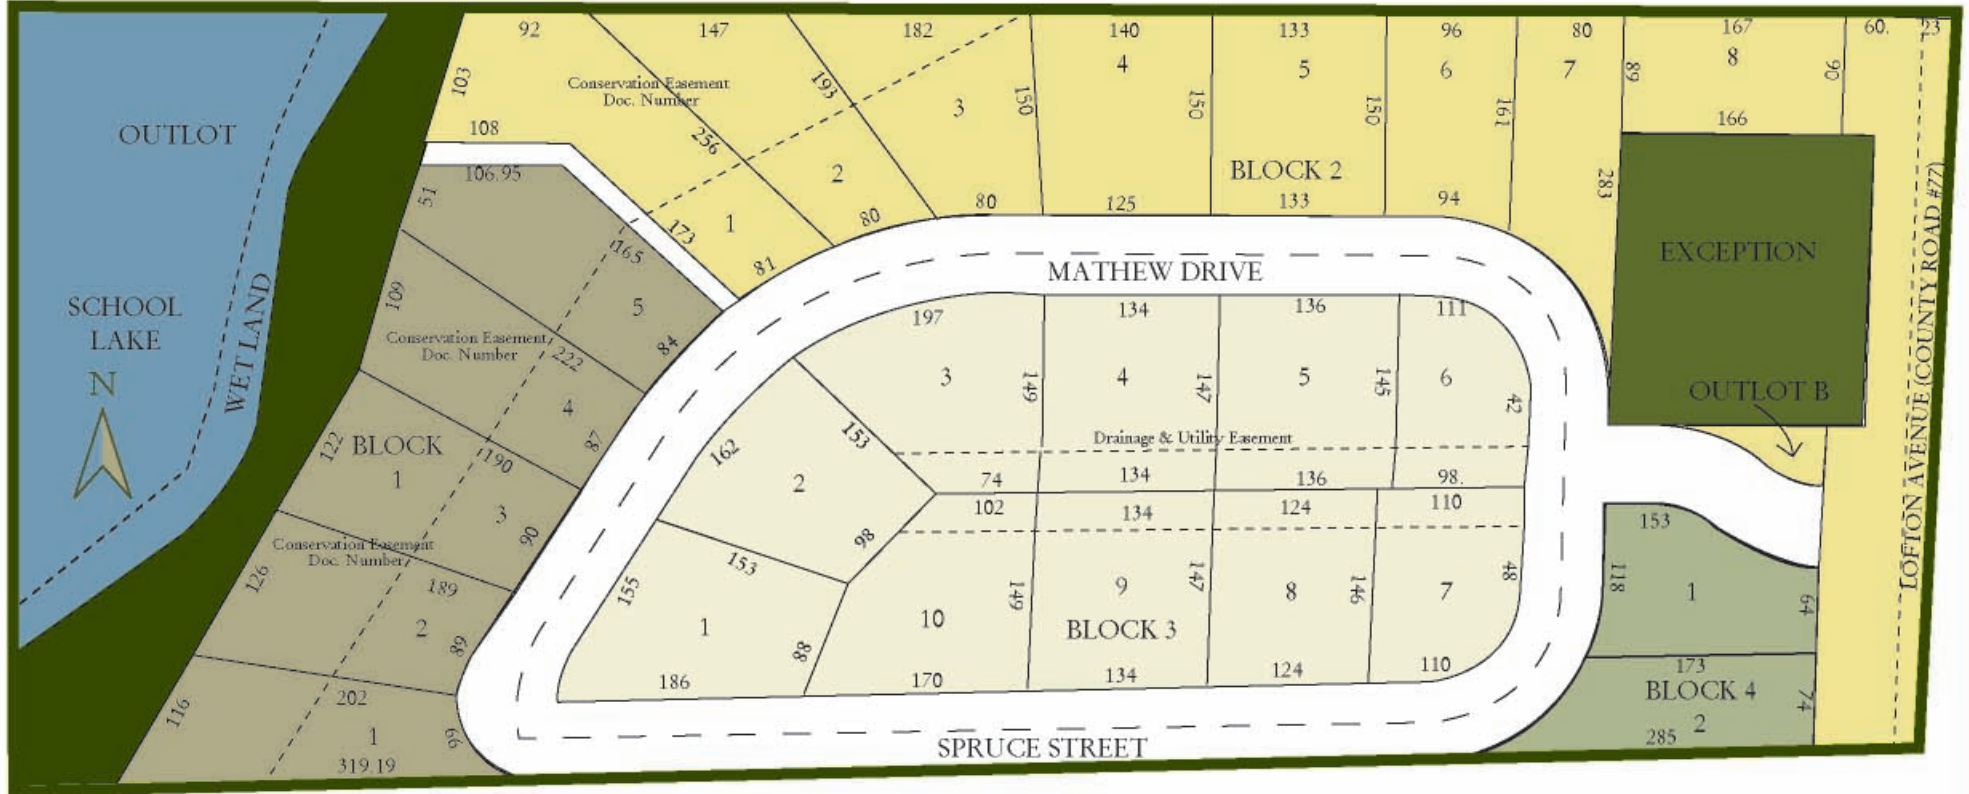

SCHOOL LAKE SHORES

Artist rendition only

Lang Builders, Inc
763-780-9090
langbuilders.com

Marketed By:
Ken Nietfeld
Re/Max Associates Plus, Inc.
651-415-3221
kennietfeld.com