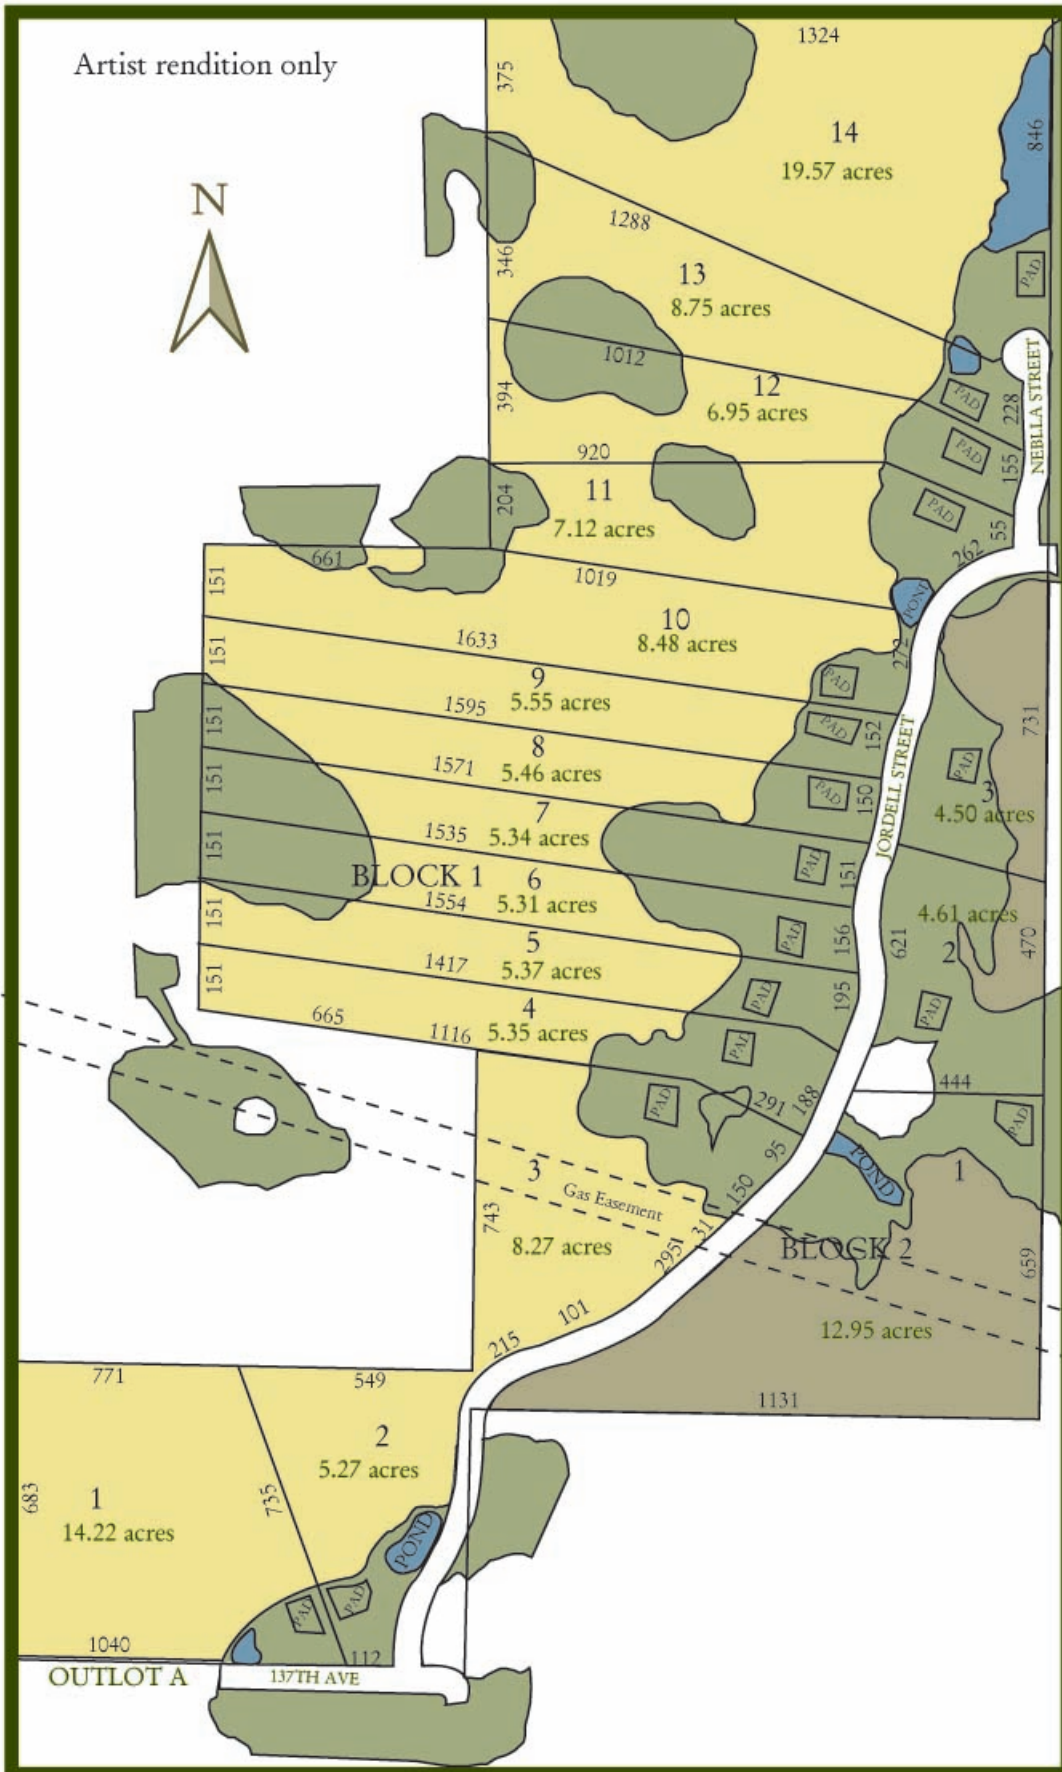

Carlos Avery Estates

Artist rendition only

LANG

Lang Builders, Inc
 763-780-9090
langbuilders.com

Marketed By:
 Ken Nietfeld
 Re/Max Associates Plus
 651-415-3221
kennietfeld.com