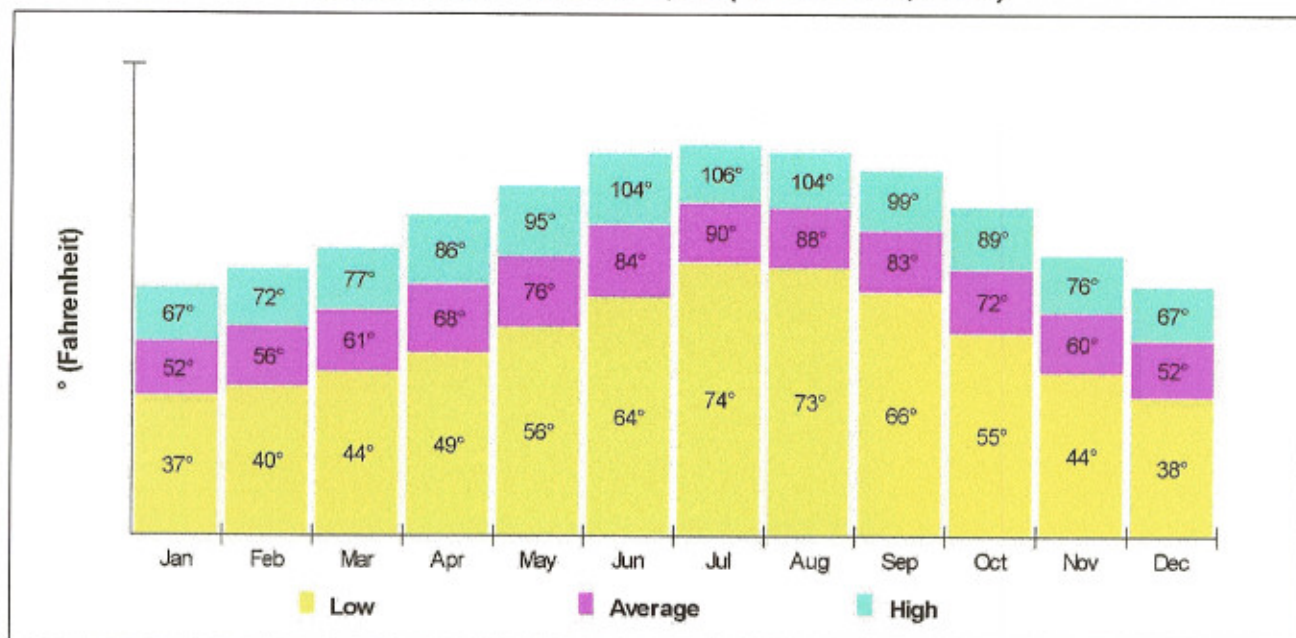

## Temperature

Measured at TEMPE A S U, AZ (elevation = 1,170ft. )